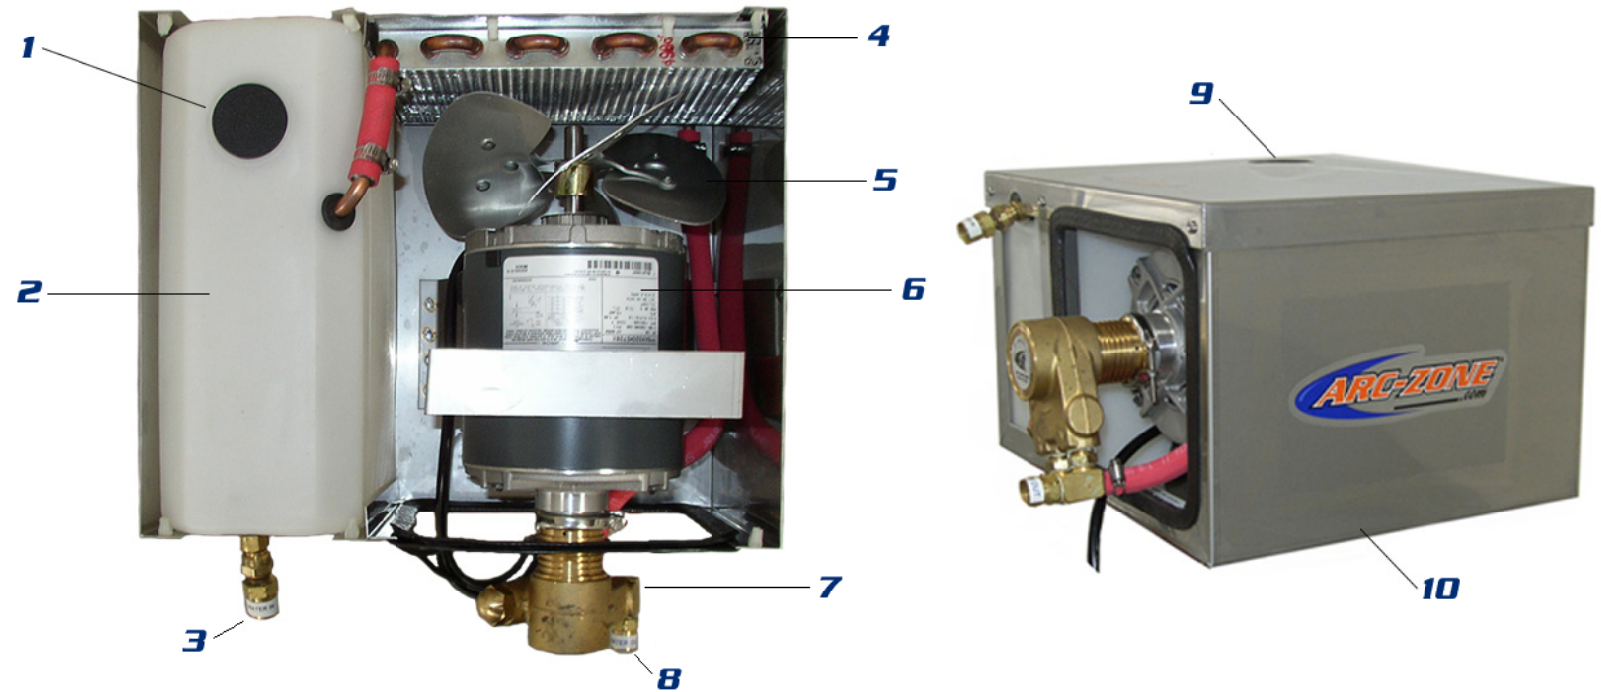

DF-Tig-er Replacement Parts

DF-Tig-er Replacement Parts

Part No.	Description	Ref No.
G1001	Reservoir Cap	1
S0450	Reservoir	2
C2055	Radiator	4
F3075	Fan	5
M2500	Motor	6
P1200	Rotary Vane Pump	7
S0452	Hood	9
S0451	Chassis	10
B7002	Hose Barbs	**
B7005	Inert Arc Adapter	**
R9002	2 ft. Hose	**
F2500	Power Cord Set	**
H1002	Motor Mount Bolts	**
H1003	Flat Washers / Motor	**
H1004	Well Nuts	**
H1000	#8 Screws	**
G8001	Festex Fasteners	**
H4212	Hose Clamps	**
B7022	1/4 FP x 3/8 F Comp	**